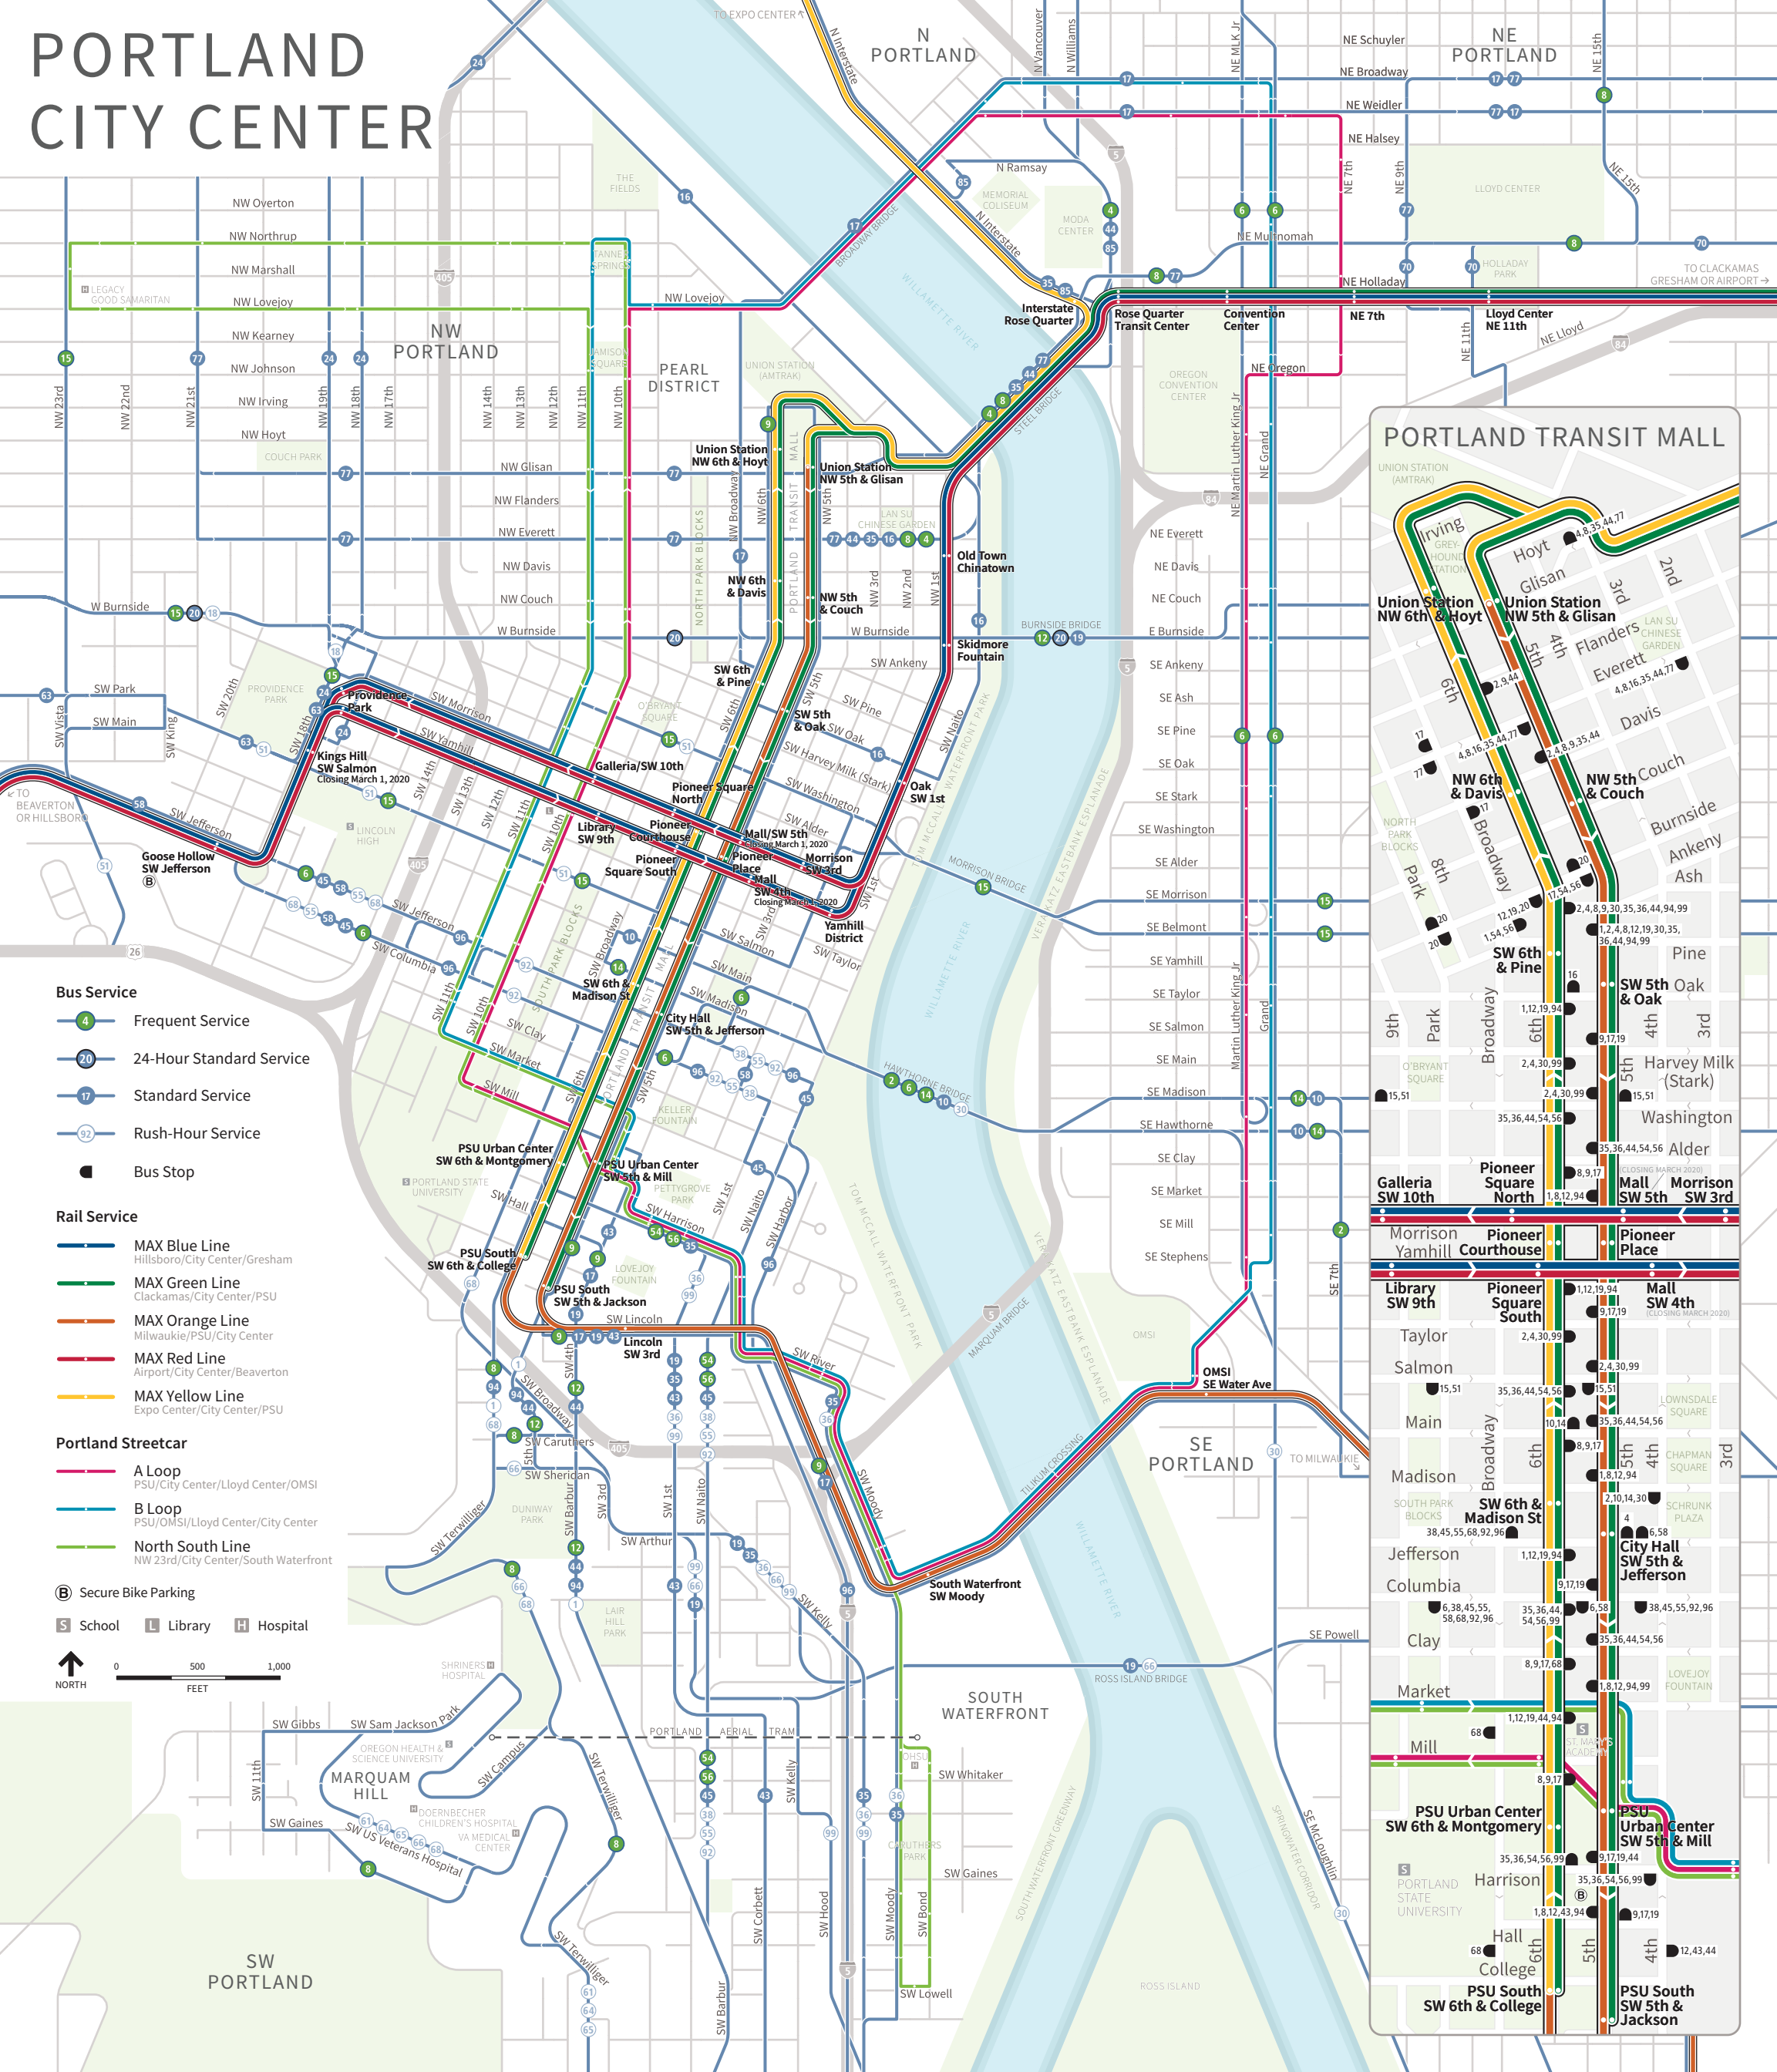

PORTLAND CITY CENTER

- ### Bus Service
- 4 Frequent Service
 - 20 24-Hour Standard Service
 - 17 Standard Service
 - 92 Rush-Hour Service
 - Bus Stop

- ### Rail Service
- MAX Blue Line
Hillsboro/City Center/Gresham
 - MAX Green Line
Clackamas/City Center/PSU
 - MAX Orange Line
Milwaukie/PSU/City Center
 - MAX Red Line
Airport/City Center/Beaverton
 - MAX Yellow Line
Expo Center/City Center/PSU

- ### Portland Streetcar
- A Loop
PSU/City Center/Lloyd Center/OMSI
 - B Loop
PSU/OMSI/Lloyd Center/City Center
 - North South Line
NW 23rd/City Center/South Waterfront

- Secure Bike Parking
- S School
- L Library
- H Hospital